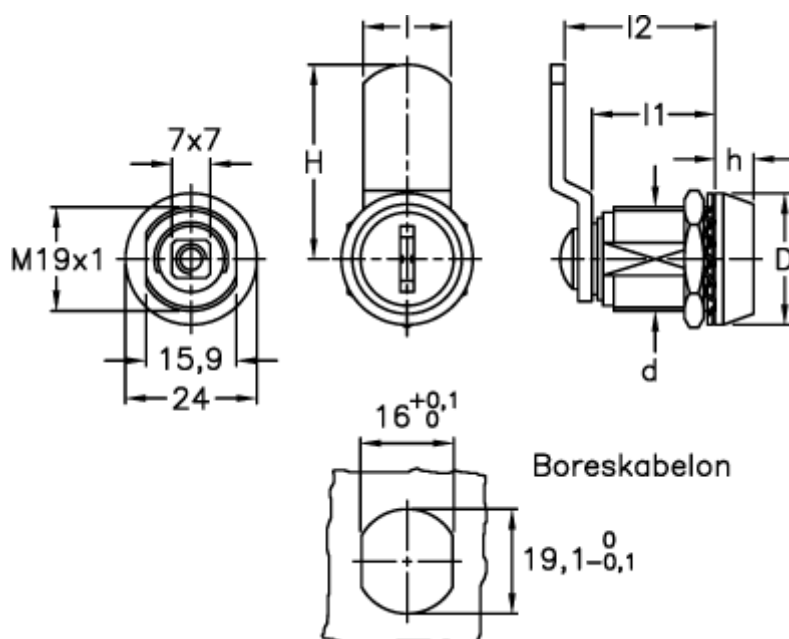

# Data Sheet

Article number: 2310421625

Description: E+G Latch w/safety lock  
CXU/B-36-28

## Measures

D = 24

d = M19x1

H = 35.5

h = 7

l = 16

l1 = 22.5

l2 = 27.5